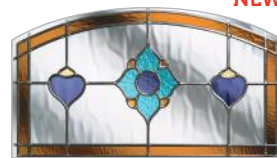

The Hartington

The Hartington offers a modern and stylish take on a classic 1930's style front door. The arched top glazing and triple vertical panels help create a traditional and imposing entrance to your home. A choice of modern and classic glass styles ensure this door retains a timeless look.

Glazing styles available

NEW

Simplicity Zinc
Double-glazed

NEW

Simplicity Brass
Double-glazed

NEW

Reflections
Double-glazed

NEW

Havana
Double-glazed

NEW

Dorchester
Double-glazed

† These glass styles are supplied with a choice of backing glass. Please see page 21 for these options.
The door shown features clear simplicity zinc glass and is finished in Royal Magenta with a satin silver handle.